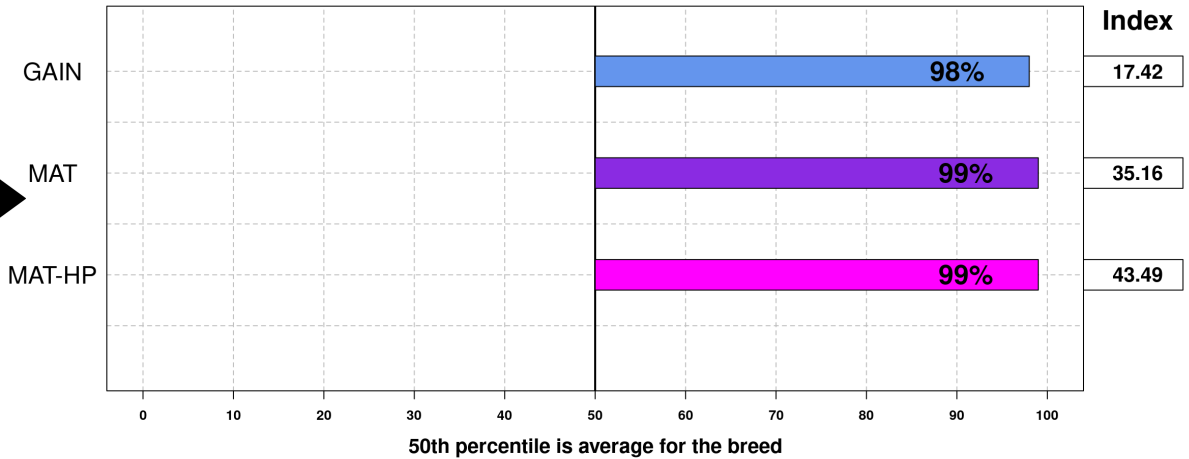

BREED: ARCOTT-RIDEAU

TATTOO: 5HBF8678J OWNER: 241 MAPLE MEADOW FARMS BIRTHDATE 2021-04-01
 NATIONAL ID: 502593105 BREEDER: 4049 Brookwater Farms SEX: M
 REG #: NAME: INBREEDING: 6.60%

PARENTAGE SIRE: 5HBF3209E DAM: 5HBF2305G **SCRAPIE GENOTYPE:**
 REG. #: 735808 REG. #: Codons 136 / 154 / 171
 GRAND SIRE: CC387C 728481 GRAND SIRE: 5HBF2993D / / RR
 GRAND DAM: 5HBF8050C GRAND DAM: 5HBF7444F **CONFORMATION SCORE:**

PERFORMANCE DATA				Age at 50d Weighing: 60			Age at 100d Weighing: 110			Age at Ultrasound:		
Management Group:	Born	Raised	Birth Wt.	50Wt (kg)	Adj.	ADG	100Wt (kg)	Adj.	ADG	U.Wt. (kg)	Loin	Fat
241*2021*1	4	2	4.1	30.8	33.3	0.472	55.3	57.8	0.490			

GROWTH & EWE PRODUCTIVITY TRAITS

Date:
 2023-04-24
 Run Date
 2023-04-23

The accuracy of the epds and reports computed by the CSGES system is dependent on accurate input data. The breeder is responsible for the accuracy of the data.