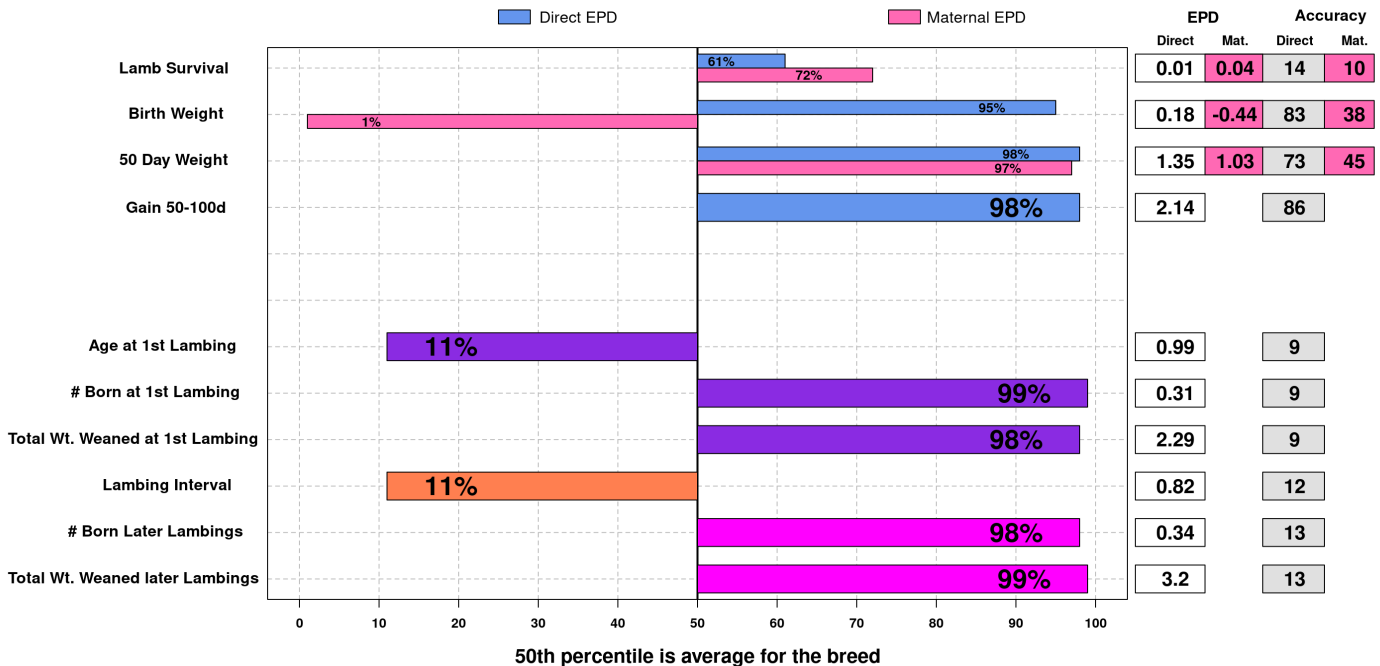

BREED: ARCOTT-RIDEAU

TATTOO: 5HBF8678J OWNER: 241 MAPLE MEADOW FARMS BIRTHDATE 2021-04-01
 NATIONAL ID: 502593105 BREEDER: 4049 Brookwater Farms SEX: M
 REG #: NAME: INBREEDING: 6.60%

PARENTAGE SIRE: 5HBF3209E DAM: 5HBF2305G **SCRAPIE GENOTYPE:**
 REG. #: 735808 REG. #: Codons 136 / 154 / 171
 GRAND SIRE: CC387C 728481 GRAND SIRE: 5HBF2993D / / RR
 GRAND DAM: 5HBF8050C GRAND DAM: 5HBF7444F **CONFORMATION SCORE:**

PERFORMANCE DATA				Age at 50d Weighing: 60			Age at 100d Weighing: 110			Age at Ultrasound:		
Management Group:	Born	Raised	Birth Wt.	50Wt (kg)	Adj.	ADG	100Wt (kg)	Adj.	ADG	U.Wt. (kg)	Loin	Fat
241*2021*1	4	2	4.1	30.8	33.3	0.472	55.3	57.8	0.490			

GROWTH & EWE PRODUCTIVITY TRAITS

Date:
 2023-04-24
 Run Date
 2023-04-23

The accuracy of the epds and reports computed by the CSGES system is dependent on accurate input data. The breeder is responsible for the accuracy of the data.