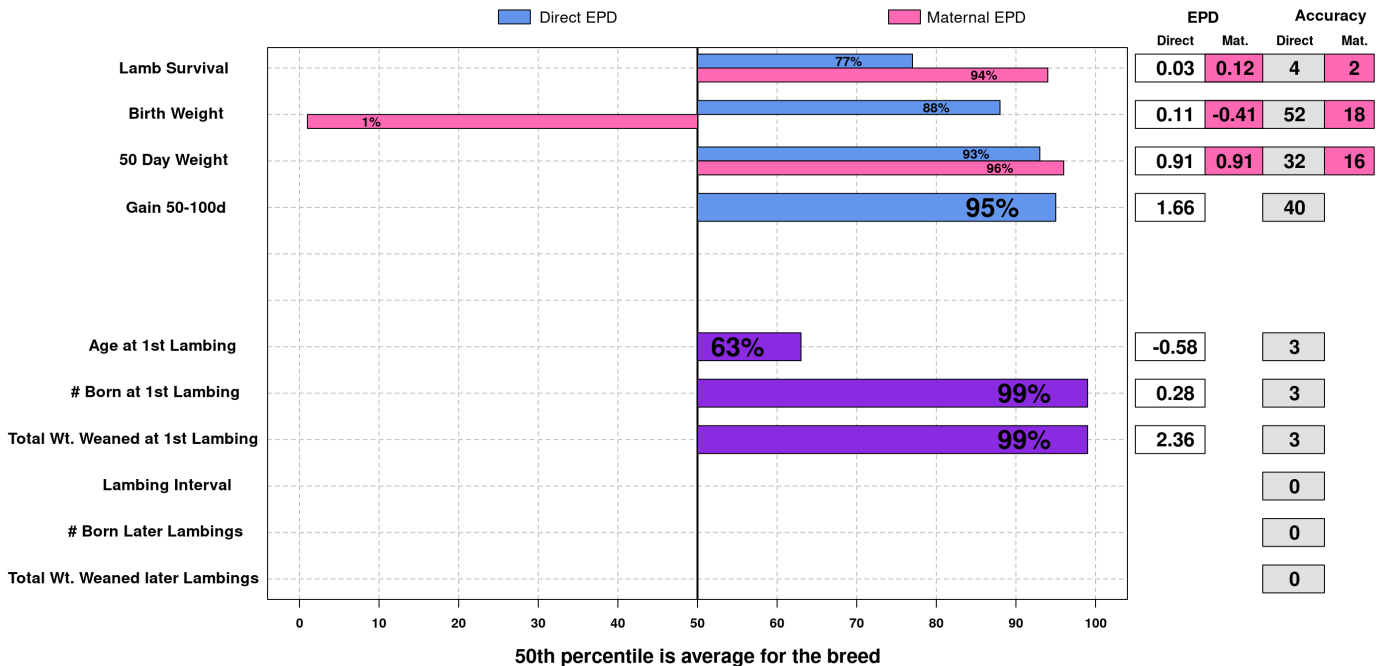

BREED: ARCOTT-RIDEAU

TATTOO: 5HBF7696J OWNER: 241 MAPLE MEADOW FARMS BIRTHDATE 2021-05-07
 NATIONAL ID: 502667696 BREEDER: 4049 Brookwater Farms SEX: M
 REG #: NAME: INBREEDING: 5.27%

PARENTAGE SIRE: 5HBF6952H DAM: 5HBF3810H **SCRAPIE GENOTYPE:**
 REG. #: REG. #: Codons 136 / 154 / 171
 GRAND SIRE: CC424F 759192 GRAND SIRE: OVIE58049E / / RR
 GRAND DAM: 5HBF4967B GRAND DAM: 5HBF9982E **CONFORMATION SCORE:**

PERFORMANCE DATA				Age at 50d Weighing: 59			Age at 100d Weighing:			Age at Ultrasound:		
Management Group:	Born	Raised	Birth Wt.	50Wt (kg)	Adj.	ADG	100Wt (kg)	Adj.	ADG	U.Wt. (kg)	Loin	Fat
241*2021*2	2	2	3.6	27.2	32.0	0.419						

GROWTH & EWE PRODUCTIVITY TRAITS

Date:
 2023-04-24
 Run Date
 2023-04-23

The accuracy of the epds and reports computed by the CSGES system is dependent on accurate input data. The breeder is responsible for the accuracy of the data.