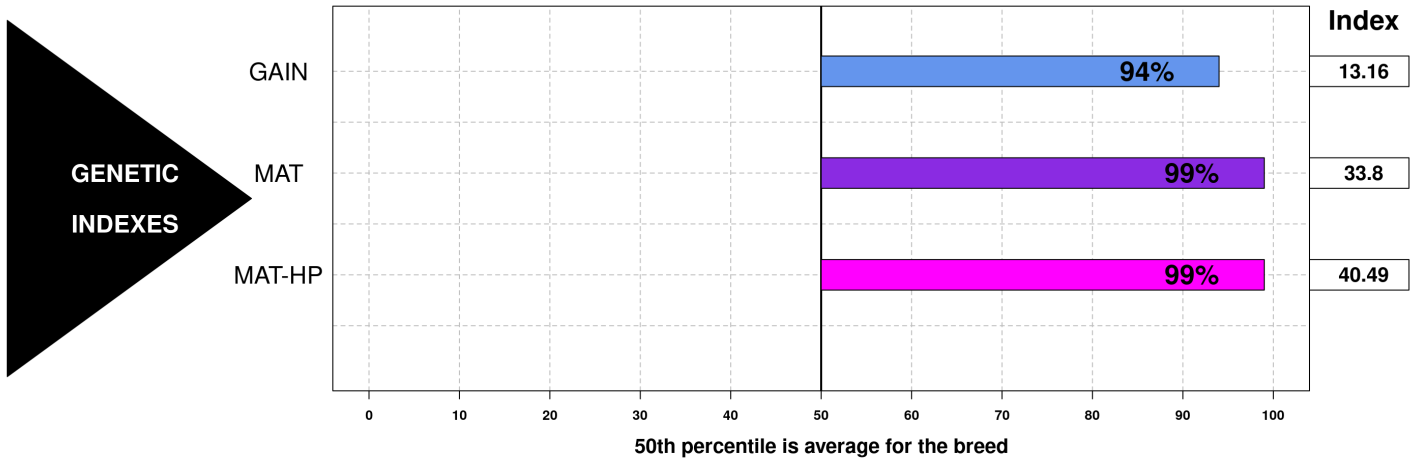

BREED: ARCOTT-RIDEAU

TATTOO: 5HBF7696J OWNER: 241 MAPLE MEADOW FARMS BIRTHDATE 2021-05-07
 NATIONAL ID: 502667696 BREEDER: 4049 Brookwater Farms SEX: M
 REG #: NAME: INBREEDING: 5.27%

PARENTAGE SIRE: 5HBF6952H DAM: 5HBF3810H **SCRAPIE GENOTYPE:**
 REG. #: REG. #: Codons 136 / 154 / 171
 GRAND SIRE: CC424F 759192 GRAND SIRE: OVIE58049E / / RR
 GRAND DAM: 5HBF4967B GRAND DAM: 5HBF9982E **CONFORMATION SCORE:**

PERFORMANCE DATA				Age at 50d Weighing: 59			Age at 100d Weighing:			Age at Ultrasound:		
Management Group:	Born	Raised	Birth Wt.	50Wt (kg)	Adj.	ADG	100Wt (kg)	Adj.	ADG	U.Wt. (kg)	Loin	Fat
241*2021*2	2	2	3.6	27.2	32.0	0.419						

GROWTH & EWE PRODUCTIVITY TRAITS

Date:
 2023-04-24
 Run Date
 2023-04-23

The accuracy of the epds and reports computed by the CSGES system is dependent on accurate input data. The breeder is responsible for the accuracy of the data.