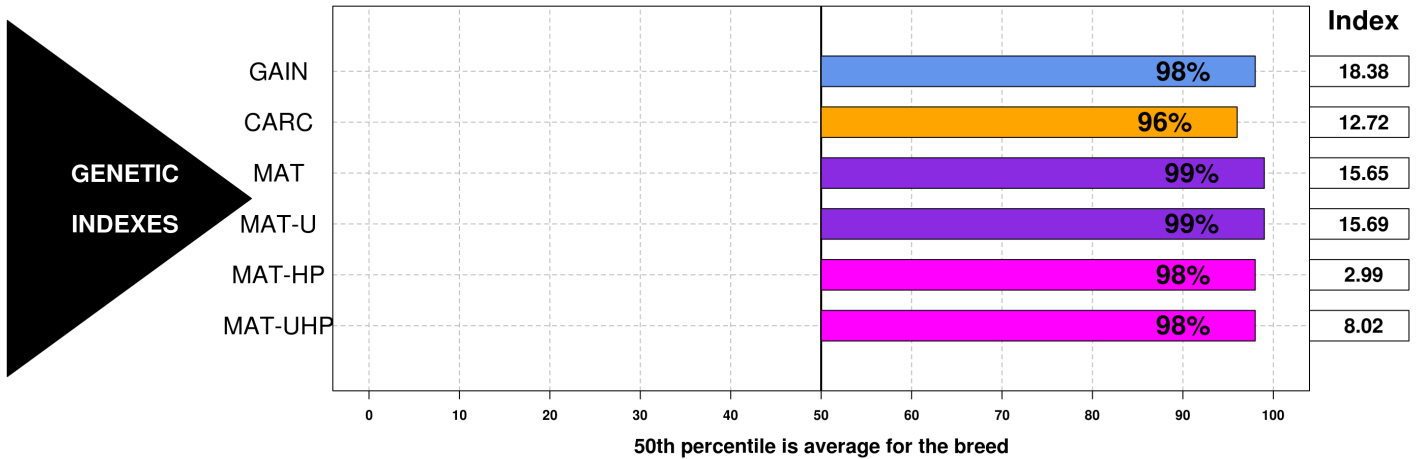

BREED: DORSET POLLED

TATTOO: WHV464E OWNER: 241 MAPLE MEADOW FARMS BIRTHDATE 2017-09-22  
 NATIONAL ID: 537151892 BREEDER: 40763 FERME BEAUSOLEIL SEX: M  
 REG #: 742260-P NAME: INBREEDING: 1.14%

**PARENTAGE** SIRE: WHV382B DAM: WHV146C **SCRAPIE GENOTYPE:**  
 REG. #: 712535-P REG. #:  
 Codons 136 / 154 / 171  
 GRAND SIRE: WHV544Z 694881-P GRAND SIRE: CLF213Z / / RR  
 GRAND DAM: WHV163T 620376-P GRAND DAM: WHV225A **CONFORMATION SCORE:**

PERFORMANCE DATA				Age at 50d Weighing: 48			Age at 100d Weighing: 109			Age at Ultrasound:		
Management Group:	Born	Raised	Birth Wt.	50Wt (kg)	Adj.	ADG	100Wt (kg)	Adj.	ADG	U.Wt. (kg)	Loin	Fat
241*2017*7	2	2	5.5	21	26.6	0.385	48.5	49.1	0.451			

GROWTH & EWE PRODUCTIVITY TRAITS

Date:  
 2022-04-14  
 Run Date  
 2022-04-10

The accuracy of the epds and reports computed by the CSGES system is dependent on accurate input data. The breeder is responsible for the accuracy of the data.