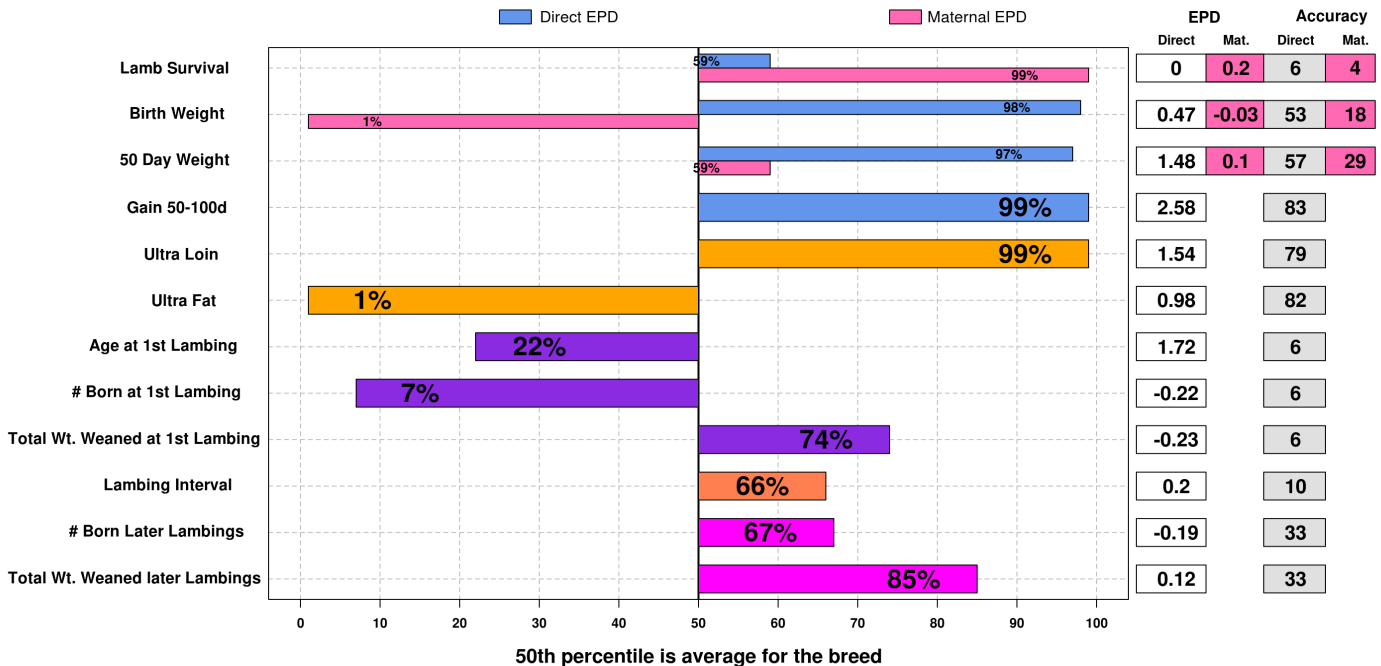

BREED: DORSET POLLED

TATTOO: WHV464E OWNER: 241 MAPLE MEADOW FARMS BIRTHDATE 2017-09-22  
 NATIONAL ID: 537151892 BREEDER: 40763 FERME BEAUSOLEIL SEX: M  
 REG #: 742260-P NAME: INBREEDING: 1.14%

**PARENTAGE** SIRE: WHV382B DAM: WHV146C **SCRAPIE GENOTYPE:**  
 REG. #: 712535-P REG. #:  
 Codons 136 / 154 / 171  
 GRAND SIRE: WHV544Z 694881-P GRAND SIRE: CLF213Z / / RR  
 GRAND DAM: WHV163T 620376-P GRAND DAM: WHV225A **CONFORMATION SCORE:**

PERFORMANCE DATA				Age at 50d Weighing: 48			Age at 100d Weighing: 109			Age at Ultrasound:		
Management Group:	Born	Raised	Birth Wt.	50Wt (kg)	Adj.	ADG	100Wt (kg)	Adj.	ADG	U.Wt. (kg)	Loin	Fat
241*2017*7	2	2	5.5	21	26.6	0.385	48.5	49.1	0.451			

GROWTH & EWE PRODUCTIVITY TRAITS

Date:  
 2022-04-14  
 Run Date  
 2022-04-10

The accuracy of the epds and reports computed by the CSGES system is dependent on accurate input data. The breeder is responsible for the accuracy of the data.